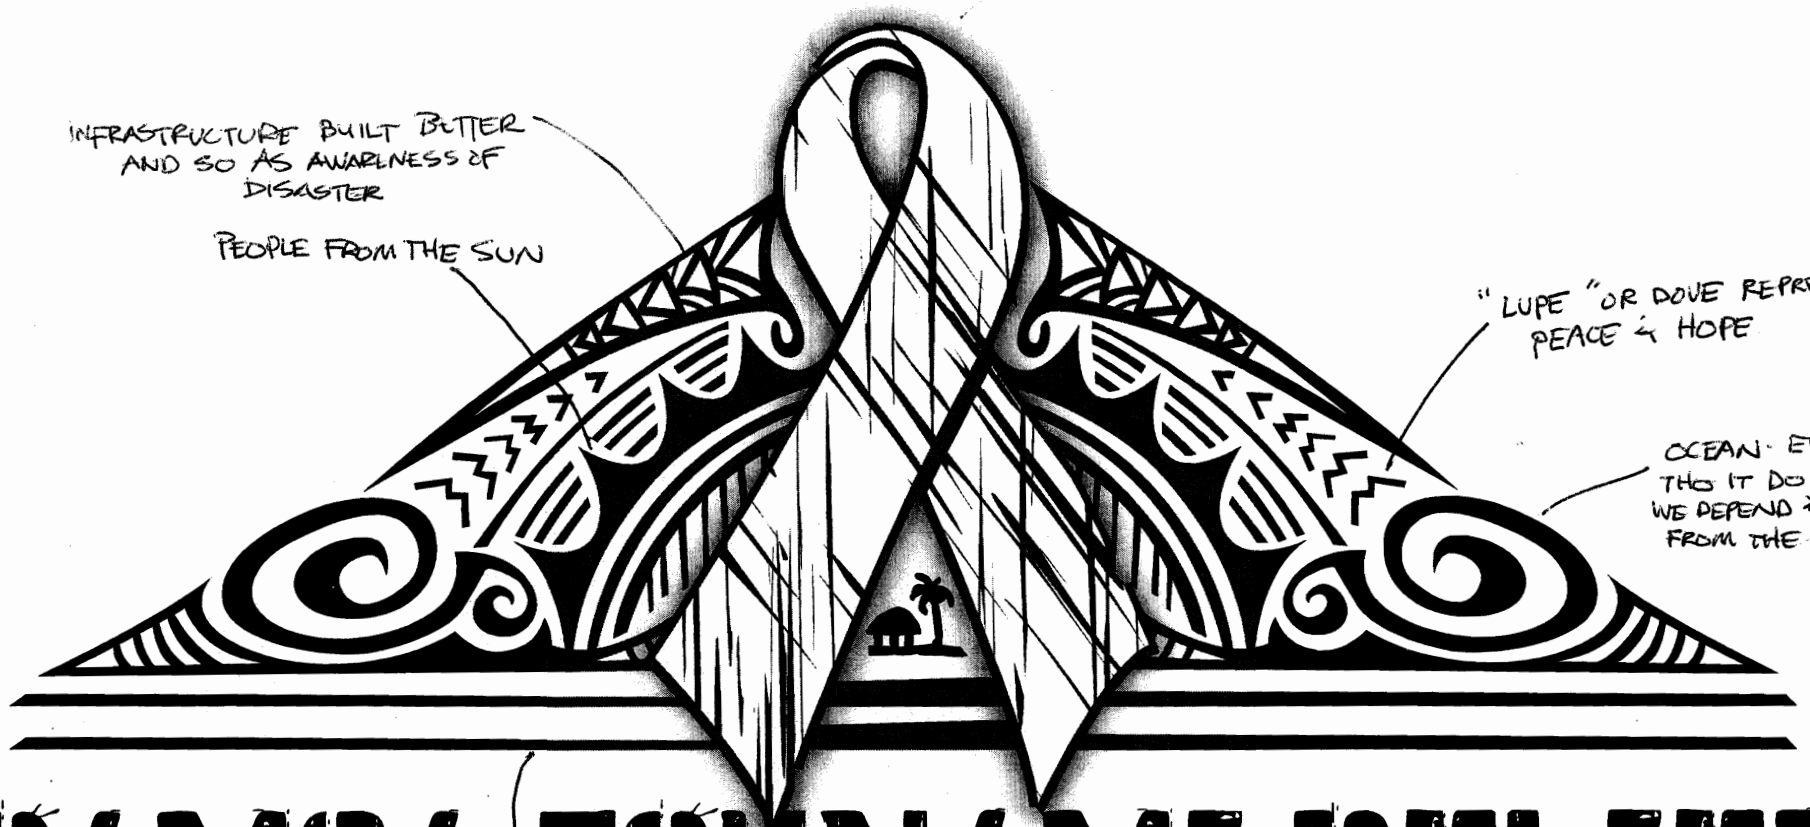

WHITE RIBBON TO REMIND US WHO PERISHED  
DISTRESS JUST TO SHOW REBUILDING PROCESS  
AID & GIFTS IS THE KEystone THAT HOLDS  
THE ARCHES TOGETHER

INFRASTRUCTURE BUILT BETTER  
AND SO AS AWARENESS OF  
DISASTER

PEOPLE FROM THE SUN

"LUPE" OR DOVE REPRESENTS  
PEACE & HOPE

OCEAN - EVEN  
THO IT DO DAMAGE,  
WE DEPEND & LIVE  
FROM THE SEA

# SAMOA TSUNAMI RELIEF

ALL DOUBLE LINES REPRESENTS FIRM & RESILIENCE OF SAMOA  
THE BASE HERE WHICH IS FAMILY "THE CENTRAL UNIT" OF  
THE VILLAGE, DISTRICT, COUNTRY & PEOPLE